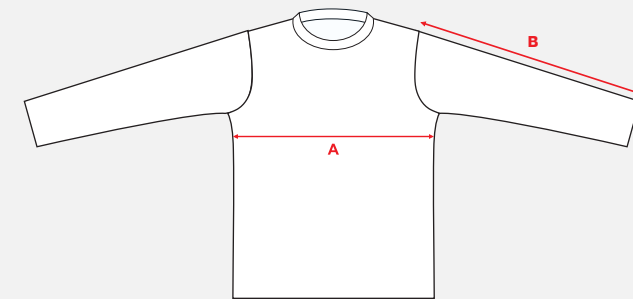

STRUDDYS LONG SLEEVE TEE SIZE CHART

Long Sleeve Club Tee and Titanium Tee Set In

MENS	XS	S	M	L	XL	2XL	3XL	4XL	5XL	6XL	7XL
1/2 CHEST	51-53	53-55	55-57	57-59	59-61	61-63	63-66	66-69	69-72	72-75	75-78
SLEEVE LENGTH	58-59	59-60	60-61	61-62	62-63	63-64	64-65	65-66	66-67	67-68	68-69
LADIES	L6	L8	L10	L12	L14	L16	L18	L20	L22		
1/2 CHEST	41-43	43-45	45-47	47-49	49-52	52-55	55-58	58-61	61-64		
SLEEVE LENGTH	53-54	54-55	55-56	56-57	57-58	58-59	59-60	60-61	61-62		
KIDS	K6	K8	K10	K12	K14	K16					
1/2 CHEST	37-39	39-41	41-43	43-45	45-47	47-49					
SLEEVE LENGTH	39-40	41-42	44-46	46-47	47-48	48-49					

HOW TO MEASURE TOPS

All measurements are in **cm**.

To find the measurements right for you, place a garment on a flat surface and measure as marked on the diagram below.

Half Chest (**A**) measurements are taken **2cm** under arm.

Sleeve Length (**B**) measurements are taken from the shoulder point to the end of sleeve hem

STRUDDYS TEE SIZE CHART

Blade Tee, Endurance Tee, Apex & Apex Pro Tee (PLAYERS)

MENS	XS	S	M	L	XL	2XL	3XL	4XL	5XL	6XL	7XL
1/2 CHEST	49-51	51-53	53-55	55-58	58-60	60-63	63-66	66-69	69-71	71-73	73-75
LADIES	L6	L8	L10	L12	L14	L16	L18	L20	L22		
1/2 CHEST	42-44	44-46	46-48	48-50	50-53	53-56	56-59	59-62	62-65		
KIDS	K0	K1	K2	K3	K4	K6	K8	K10	K12	K14	
1/2 CHEST	28-29	29-30	30-31	31-33	33-35	36-38	38-40	40-42	43-45	45-48	