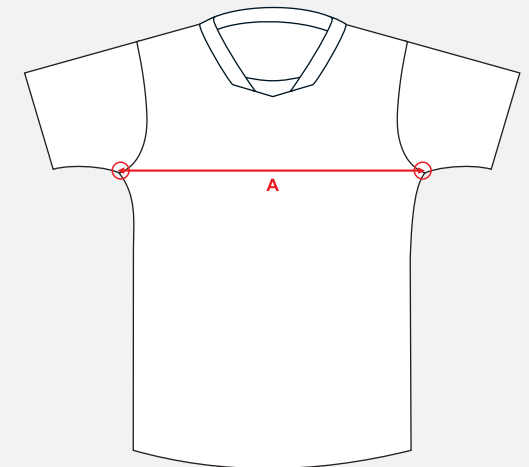

## HOW TO MEASURE TOPS

All measurements are in **cm**.

To find the measurements right for you, place a garment on a flat surface and measure as marked on the diagram below.

Half Chest (A) measurement taken from **under arm points**.

# STRUDDYS APEX JERSEY SIZE CHART

MENS	XS	S	M	L	XL	2XL	3XL	4XL	5XL	6XL	7XL
1/2 CHEST	50-52	52-54	54-56	56-58	60-62	63-65	66-68	69-71	72-74	75-77	78-80
LADIES	L6	L8	L10	L12	L14	L16	L18	L20	L22		
1/2 CHEST	41-43	43-45	45-47	47-49	50-52	53-55	55-57	58-60	62-64		
KIDS	K6	K8	K10	K12	K14						
1/2 CHEST	38-39	40-41	42-43	43-45	46-47						

## HOW TO MEASURE TOPS

All measurements are in **cm**.

To find the measurements right for you, place a garment on a flat surface and measure as marked on the diagram below.

Half Chest (A) measurement taken from **under arm points.**