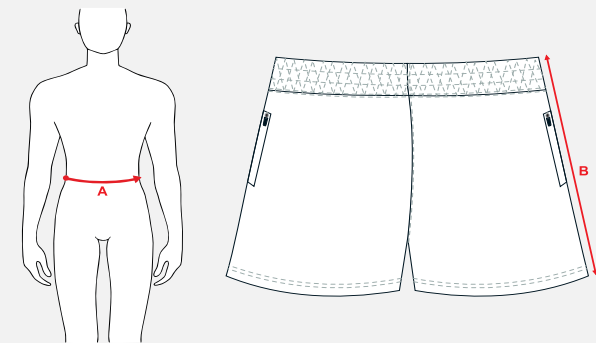

## HOW TO MEASURE BOTTOMS

All **waist** measurements are in **INCHES**.

All **length** measurements are in **cm**.

To find the measurements right for you, place a garment that fits you well on a flat surface and measure as marked on the diagram below.

Waist (**A**) measurement is to be taken from **your body** using your belly button as a guide.

Length (**B**) measurement is taken from top of waistband to bottom hem