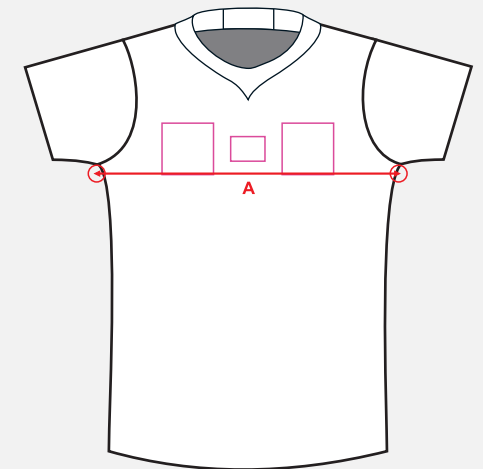

Length (B) measurement taken from highest shoulder point to bottom hem.

# ENDURANCE ELITE JERSEY SIZE CHART

MENS	XS	S	M	L	XL	2XL	3XL	4XL	5XL	6XL	7XL
1/2 CHEST	44-46	47-49	49-51	51-53	53-55	55-57	59-61	63-65	66-68	68-70	71-73
LADIES	L6	L8	L10	L12	L14	L16	L18	L20	L22		
1/2 CHEST	41-43	43-45	45-47	47-49	50-52	53-55	55-57	58-60	62-64		
KIDS	K6	K8	K10	K12	K14						
1/2 CHEST	35-37	37-39	39-41	42-44	44-46						

## HOW TO MEASURE TOPS

All measurements are in **cm**.

To find the measurements right for you, place a garment on a flat surface and measure as marked on the diagram below.

Half Chest (A) measurement taken from **under arm points.**