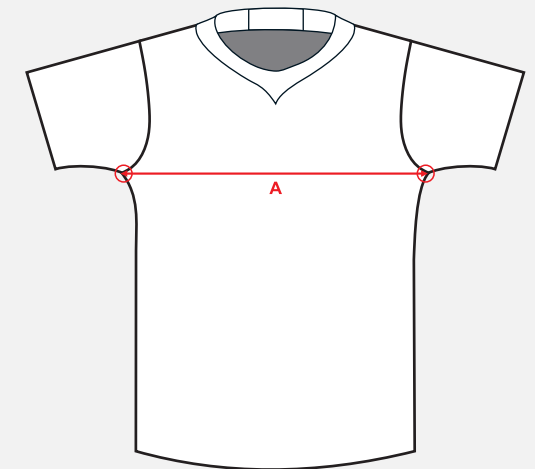

## HOW TO MEASURE TOPS

All measurements are in **cm**.

To find the measurements right for you, place a garment on a flat surface and measure as marked on the diagram below.

Half Chest (A) measurement taken from **under arm points.**

# STRUDDYS ENDURANCE JERSEY SIZE CHART

MENS	XS	S	M	L	XL	2XL	3XL	4XL	5XL	6XL	7XL
1/2 CHEST	50-52	52-54	54-56	56-58	60-62	63-65	66-68	69-71	72-74	75-77	78-80
LADIES	L6	L8	L10	L12	L14	L16	L18	L20	L22		
1/2 CHEST	41-43	43-45	45-47	47-49	50-52	53-55	55-57	58-60	62-64		
KIDS	K6	K8	K10	K12	K14						
1/2 CHEST	38-39	40-41	42-43	43-45	46-47						