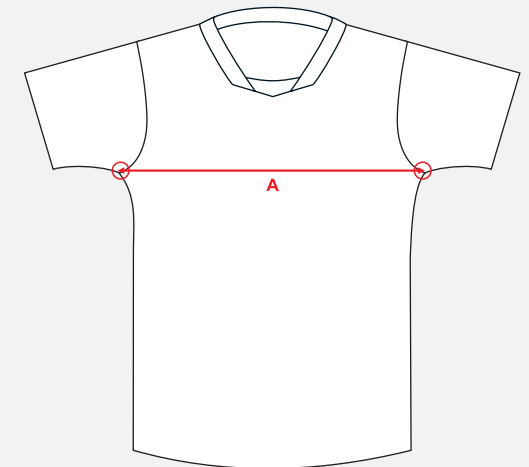

## HOW TO MEASURE TOPS

All measurements are in **cm**.

To find the measurements right for you, place a garment on a flat surface and measure as marked on the diagram below.

Half Chest (A) measurement taken from **under arm points.**

# STRUDDYS APEX MINI MOD JERSEY SIZE CHART

MENS	XS	S	M	L	XL	2XL	3XL	4XL	5XL	6XL	7XL
1/2 CHEST	50-52	52-54	54-56	56-58	60-62	63-65	66-68	69-71	72-74	75-77	78-80
LADIES	L6	L8	L10	L12	L14	L16	L18	L20	L22		
1/2 CHEST	41-43	43-45	45-47	47-49	50-52	53-55	55-57	58-60	62-64		
KIDS	K6	K8	K10	K12	K14						
1/2 CHEST	38-39	40-41	42-43	43-45	46-47						