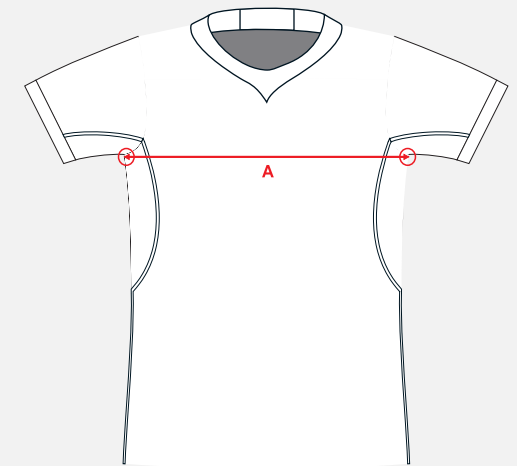

## HOW TO MEASURE TOPS

All measurements are in **cm**.

To find the measurements right for you, place a garment on a flat surface and measure as marked on the diagram below.

Half Chest (A) measurement taken from **under arm points.**

# ENDURANCE X JERSEY SIZE CHART

MENS	XS	S	M	L	XL	2XL	3XL	4XL	5XL	6XL
1/2 CHEST	43-45	45-47	47-49	50-52	53-55	55-57	57-59	59-61	61-63	63-65
LADIES	L6	L8	L10	L12	L14	L16	L18	L20	L22	
1/2 CHEST	40-42	42-44	45-47	49-51	51-53	53-55	55-57	58-60	64-66	
KIDS	K6	K8	K10	K12	K14					
1/2 CHEST	35-37	37-39	39-41	42-44	44-46					

## HOW TO MEASURE TOPS

All measurements are in **cm**.

To find the measurements right for you, place a garment on a flat surface and measure as marked on the diagram below.

Half Chest (A) measurement taken from **under arm points**.