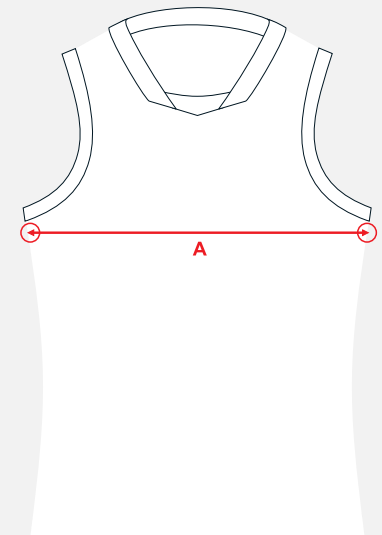

# STRUDDYS APEX AFL JERSEY SIZE CHART

MENS	XS	S	M	L	XL	2XL	3XL	4XL	5XL
1/2 CHEST	46-47	48-49	51-52	54-55	56-57	58-59	61-62	63-64	66-67
LADIES	L6	L8	L10	L12	L14	L16	L18	L20	L22
1/2 CHEST	39-41	42-44	44-46	46-48	49-51	52-54	55-57	58-60	62-64
KIDS	K8	K10	K12	K14					
1/2 CHEST	37-39	39-41	41-43	43-45					

## HOW TO MEASURE TOPS

All measurements are in **cm**.

To find the measurements right for you, place a garment on a flat surface and measure as marked on the diagram below.

Half Chest (A) measurement taken from **under arm points**.