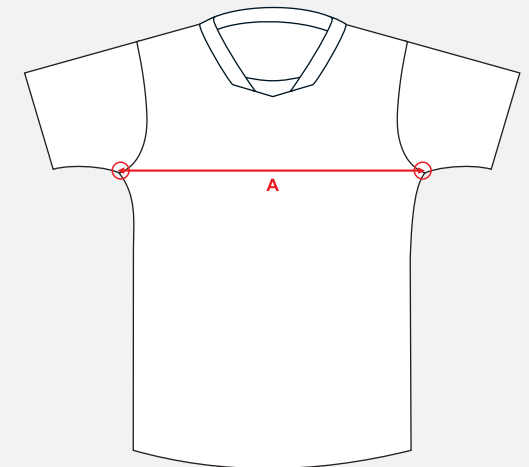

## HOW TO MEASURE TOPS

All measurements are in **cm**.

To find the measurements right for you, place a garment on a flat surface and measure as marked on the diagram below.

Half Chest (**A**) measurements are taken **2cm** under arm.

# STRUDDYS APEX JERSEY SIZE CHART

MENS	XS	S	M	L	XL	2XL	3XL	4XL	5XL	6XL	7XL
1/2 CHEST	50-52	52-54	54-56	56-58	60-62	63-65	66-68	69-71	72-74	75-77	78-80
LADIES	L6	L8	L10	L12	L14	L16	L18	L20	L22		
1/2 CHEST	41-43	43-45	45-47	47-49	50-52	53-55	55-57	58-60	62-64		
KIDS	K6	K8	K10	K12	K14						
1/2 CHEST	38-39	40-41	42-43	43-45	46-47						

## HOW TO MEASURE TOPS

All measurements are in **cm**.

To find the measurements right for you, place a garment on a flat surface and measure as marked on the diagram below.

Half Chest (A) measurement taken from **under arm points.**