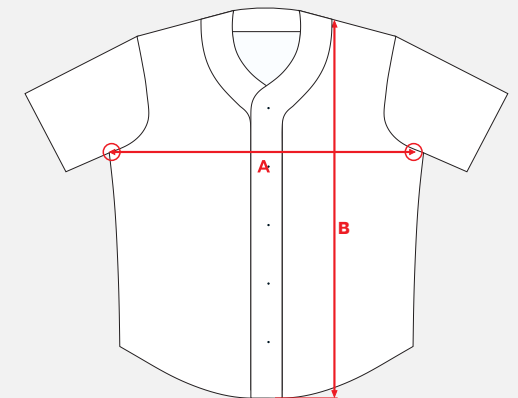

## HOW TO MEASURE TOPS

All measurements are in **cm**.

To find the measurements right for you, place a garment on a flat surface and measure as marked on the diagram below.

Half Chest (A) measurement taken from **under arm points**.

# BASEBALL JERSEY SIZE CHART

MENS	XS	S	M	L	XL	2XL	3XL	4XL	5XL
1/2 CHEST	56-58	60-62	62-64	65-67	67-69	70-72	72-74	74-76	77-79
LENGTH	73-75	77-79	79-81	81-83	83-85	85-87	87-89	89-91	91-92
LADIES	L6	L8	L10	L12	L14				
1/2 CHEST	42-44	44-46	46-48	48-50	50-52				
LENGTH	61-62	63-64	65-66	67-68	69-70				
KIDS	K6	K8	K10	K12	K14				
1/2 CHEST	46-48	48-50	50-52	52-54	54-56				
LENGTH	61-62	64-65	67-68	69-70	72-73				

Length (B) measurement taken from highest shoulder point to bottom hem.