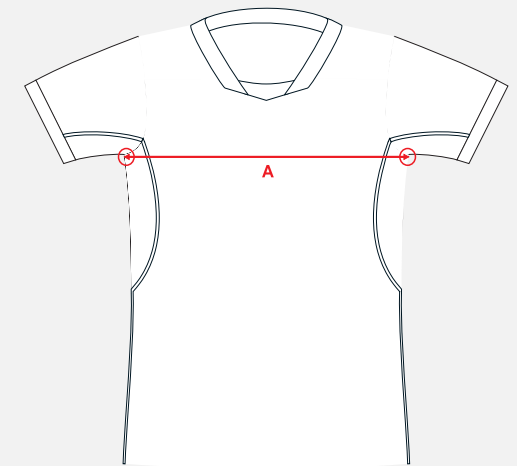

## HOW TO MEASURE TOPS

All measurements are in **cm**.

To find the measurements right for you, place a garment on a flat surface and measure as marked on the diagram below.

Half Chest (A) measurement taken from **under arm points.**

# APEX PRO JERSEY SIZE CHART

MENS	XS	S	M	L	XL	2XL	3XL	4XL	5XL	6XL
1/2 CHEST	43-45	45-47	47-49	50-52	53-55	55-57	57-59	59-61	61-63	63-65
LADIES	L6	L8	L10	L12	L14	L16	L18	L20	L22	
1/2 CHEST	40-42	42-44	45-47	49-51	51-53	53-55	55-57	58-60	64-66	
KIDS	K6	K8	K10	K12	K14					
1/2 CHEST	35-37	37-39	39-41	42-44	44-46					

## HOW TO MEASURE TOPS

All measurements are in **cm**.

To find the measurements right for you, place a garment on a flat surface and measure as marked on the diagram below.

Half Chest (A) measurement taken from **under arm points**.