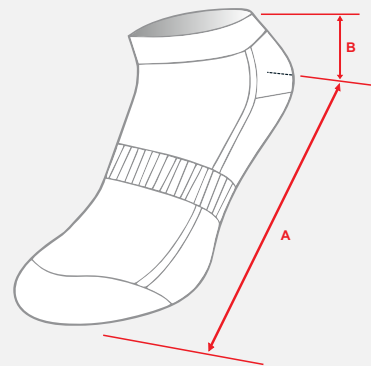

ANKLE SOCK SIZE CHART

UNISEX

CM	2XS	XS	S	M	L	XL
FOOT LENGTH	13	15	17	21	24	26
LEG LENGTH	5.5	6	6.5	7	7.5	8

Please note tolerance is +/- 1cm

HOW TO MEASURE ANKLE SOCKS

All measurements are in cm.

To find the measurements right for you, place a sock that fits you well on a flat surface and measure as marked on the diagram below.

Foot Length (A) measurement is to be taken from top of toe to middle of heel.

Leg Length (B) measurement is taken from middle of heel to top of sock.

CREW SOCK SIZE CHART

UNISEX

CM	2XS	XS	S	M	L	XL
FOOT LENGTH	13	15	17	21	24	26
LEG LENGTH	14	15	16	17	18	19

Foot Length (A) measurement is to be taken from top of toe to middle of heel.

Leg Length (B) measurement is taken from middle of heel to top of sock.

ELITE SOCK SIZE CHART

UNISEX

CM	2XS	XS	S	M	L	XL
FOOT LENGTH	13	14	17	20	23	26
LEG LENGTH	31	34	37	42	47	51