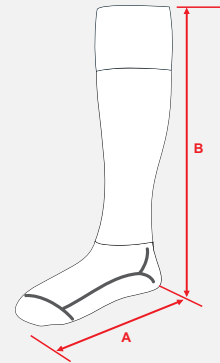

Foot Length (A) measurement is to be taken from top of toe to middle of heel.

Leg Length (B) measurement is taken from middle of heel to top of sock.

ELITE SOCK SIZE CHART

UNISEX

CM	2XS	XS	S	M	L	XL
FOOT LENGTH	13	14	17	20	23	26
LEG LENGTH	31	34	37	42	47	51

Please note tolerance is +/- 1cm

HOW TO MEASURE ELITE SOCKS

All measurements are in cm.

To find the measurements right for you, place a sock that fits you well on a flat surface and measure as marked on the diagram below.

Foot Length (A) measurement is to be taken from top of toe to middle of heel.
Leg Length (B) measurement is taken from middle of heel to top of turnover.

QUARTER SOCK SIZE CHART

UNISEX

CM	2XS	XS	S	M	L	XL
FOOT LENGTH	13	15	17	21	24	26
LEG LENGTH	10	10	10	10	10.5	11

Foot Length (A) measurement is to be taken from top of toe to middle of heel.

Leg Length (B) measurement is taken from middle of heel to top of sock.