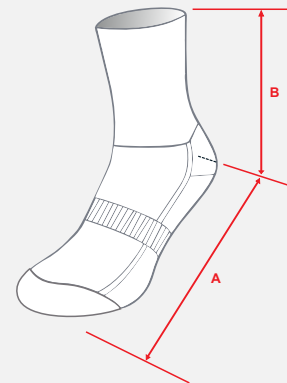

Foot Length (A) measurement is to be taken from top of toe to middle of heel.

Leg Length (B) measurement is taken from middle of heel to top of sock.

CREW SOCK SIZE CHART

UNISEX

CM	2XS	XS	S	M	L	XL
FOOT LENGTH	13	15	17	21	24	26
LEG LENGTH	14	15	16	17	18	19

Please note tolerance is +/- 1cm

HOW TO MEASURE CREW SOCKS

All measurements are in cm.

To find the measurements right for you, place a sock that fits you well on a flat surface and measure as marked on the diagram below.

Foot Length (A) measurement is to be taken from top of toe to middle of heel.

Leg Length (B) measurement is taken from middle of heel to top of sock.

ELITE SOCK SIZE CHART

UNISEX

CM	2XS	XS	S	M	L	XL
FOOT LENGTH	13	14	17	20	23	26
LEG LENGTH	31	34	37	42	47	51

Please note tolerance is +/- 1cm

HOW TO MEASURE ELITE SOCKS

All measurements are in cm.

To find the measurements right for you, place a sock that fits you well on a flat surface and measure as marked on the diagram below.