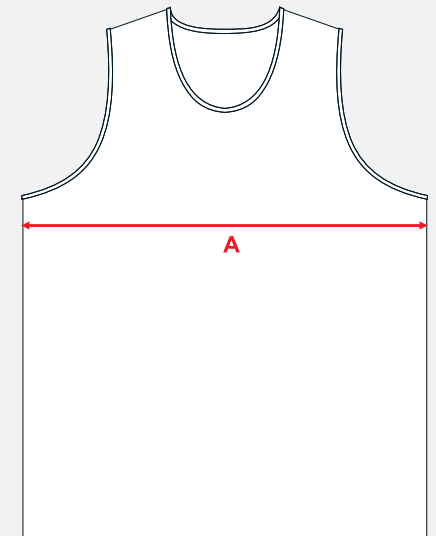

# STRUDDYS BBALL SINGLET SIZE CHART

## Endurance & Apex Basketball Singlet

MENS	XS	S	M	L	XL	2XL	3XL	4XL	5XL	6XL	7XL
1/2 CHEST	51-53	53-55	55-57	57-59	59-61	61-63	63-65	65-67	67-69	69-71	71-73
LADIES	L6	L8	L10	L12	L14	L16	L18	L20	L22		
1/2 CHEST	41-43	43-45	45-47	47-49	50-52	53-55	56-58	59-61	62-64		
KIDS	K2	K3	K4	K6	K8	K10	K12	K14	K16		
1/2 CHEST	31-33	33-35	35-37	37-39	39-41	41-43	43-45	45-47	47-50		

## HOW TO MEASURE TOPS

All measurements are in **cm**.

To find the measurements right for you, place a garment on a flat surface and measure as marked on the diagram below.

Half Chest (**A**) measurements are taken **2cm** below arm hole.