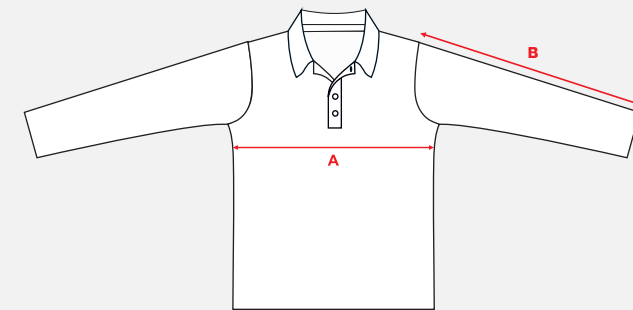

STRUDDYS LONG SLEEVE POLO SIZE CHART

Long Sleeve Club Polo, Titanium Polo Set In, Endurance Polo

MENS	XS	S	M	L	XL	2XL	3XL	4XL	5XL	6XL	7XL
1/2 CHEST	51-53	53-55	55-57	57-59	59-61	61-63	63-66	66-69	69-72	72-75	75-78
SLEEVE LENGTH	58-59	59-60	60-61	61-62	62-63	63-64	64-65	65-66	66-67	67-68	68-69
LADIES	L6	L8	L10	L12	L14	L16	L18	L20	L22		
1/2 CHEST	41-43	43-45	45-47	47-49	49-52	52-55	55-58	58-61	61-64		
SLEEVE LENGTH	53-54	54-55	55-56	56-57	57-58	58-59	59-60	60-61	61-62		
KIDS	K6	K8	K10	K12	K14	K16					
1/2 CHEST	37-39	39-41	41-43	43-45	45-47	47-49					
SLEEVE LENGTH	39-40	41-42	44-46	46-47	47-48	48-49					

HOW TO MEASURE TOPS

All measurements are in **cm**.

To find the measurements right for you, place a garment on a flat surface and measure as marked on the diagram below.

Half Chest (**A**) measurements are taken **2cm** under arm.

Sleeve Length (**B**) measurements are taken from the shoulder point to the end of sleeve hem

STRUDDYS POLO SIZE CHART

Club Polo, Performance Polo, Titanium Polo, Endurance Polo & Apex Polo

MENS	XS	S	M	L	XL	2XL	3XL	4XL	5XL	6XL	7XL
1/2 CHEST	51-53	53-55	55-57	57-59	59-61	61-63	63-66	66-69	69-72	72-75	75-78
LADIES	L6	L8	L10	L12	L14	L16	L18	L20	L22		
1/2 CHEST	41-43	43-45	45-47	47-49	49-52	52-55	55-58	58-61	61-64		
KIDS	K0	K1	K2	K3	K4	K6	K8	K10	K12	K14	K16
1/2 CHEST	28-29	29-30	30-31	31-33	33-35	37-39	39-41	41-43	43-45	45-47	47-49