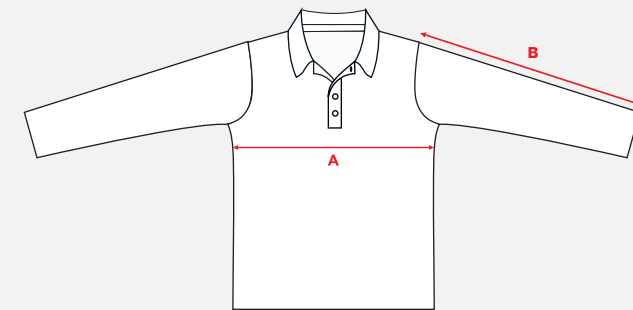

STRUDDYS LONG SLEEVE POLO SIZE CHART

Long Sleeve Club, Titanium Set In, Endurance, Apex & Apex Pro Polo

MENS	XS	S	M	L	XL	2XL	3XL	4XL	5XL	6XL	7XL
1/2 CHEST	51-53	53-55	55-57	57-59	59-61	61-63	63-66	66-69	69-72	72-75	75-78
SLEEVE LENGTH	58-59	59-60	60-61	61-62	62-63	63-64	64-65	65-66	66-67	67-68	68-69
LADIES	L6	L8	L10	L12	L14	L16	L18	L20	L22		
1/2 CHEST	41-43	43-45	45-47	47-49	49-52	52-55	55-58	58-61	61-64		
SLEEVE LENGTH	53-54	54-55	55-56	56-57	57-58	58-59	59-60	60-61	61-62		
KIDS	K6	K8	K10	K12	K14	K16					
1/2 CHEST	37-39	39-41	41-43	43-45	45-47	47-49					
SLEEVE LENGTH	39-40	41-42	44-46	46-47	47-48	48-49					

HOW TO MEASURE TOPS

All measurements are in **cm**.

To find the measurements right for you, place a garment on a flat surface and measure as marked on the diagram below.

Half Chest (**A**) measurements are taken **2cm** under arm.

Sleeve Length (**B**) measurements are taken from the shoulder point to the end of sleeve hem

STRUDDYS POLO SIZE CHART

Club Polo, Performance Polo, Titanium Polo, Endurance Polo & Apex Polo

MENS	XS	S	M	L	XL	2XL	3XL	4XL	5XL	6XL	7XL
1/2 CHEST	51-53	53-55	55-57	57-59	59-61	61-63	63-66	66-69	69-72	72-75	75-78
LADIES	L6	L8	L10	L12	L14	L16	L18	L20	L22		
1/2 CHEST	41-43	43-45	45-47	47-49	49-52	52-55	55-58	58-61	61-64		
KIDS	K0	K1	K2	K3	K4	K6	K8	K10	K12	K14	K16
1/2 CHEST	28-29	29-30	30-31	31-33	33-35	37-39	39-41	41-43	43-45	45-47	47-49